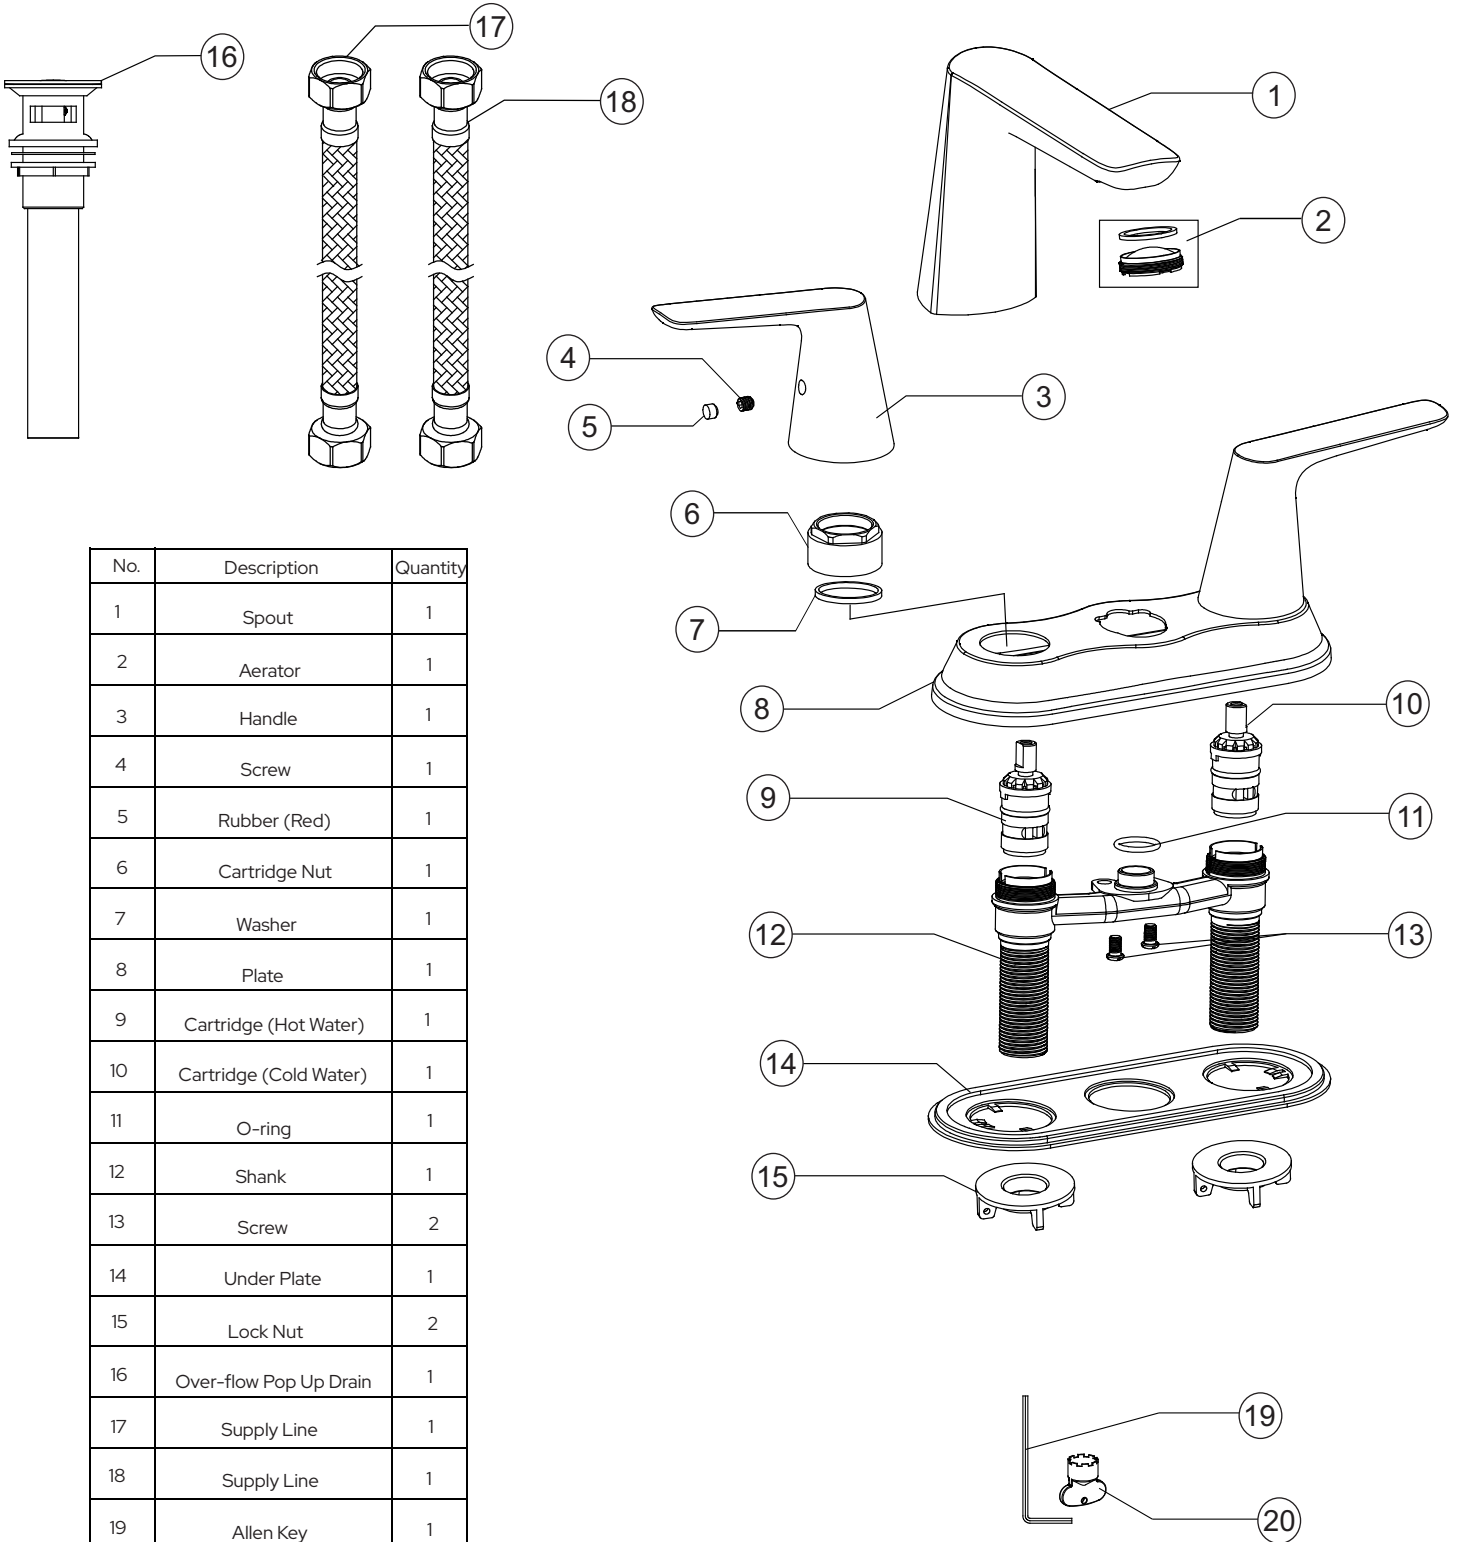

# Parts Breakdown

BA-310-02

Centerset Bathroom Faucet

No.	Description	Quantity
1	Spout	1
2	Aerator	1
3	Handle	1
4	Screw	1
5	Rubber (Red)	1
6	Cartridge Nut	1
7	Washer	1
8	Plate	1
9	Cartridge (Hot Water)	1
10	Cartridge (Cold Water)	1
11	O-ring	1
12	Shank	1
13	Screw	2
14	Under Plate	1
15	Lock Nut	2
16	Over-flow Pop Up Drain	1
17	Supply Line	1
18	Supply Line	1
19	Allen Key	1
20	Aerator Wrench	1